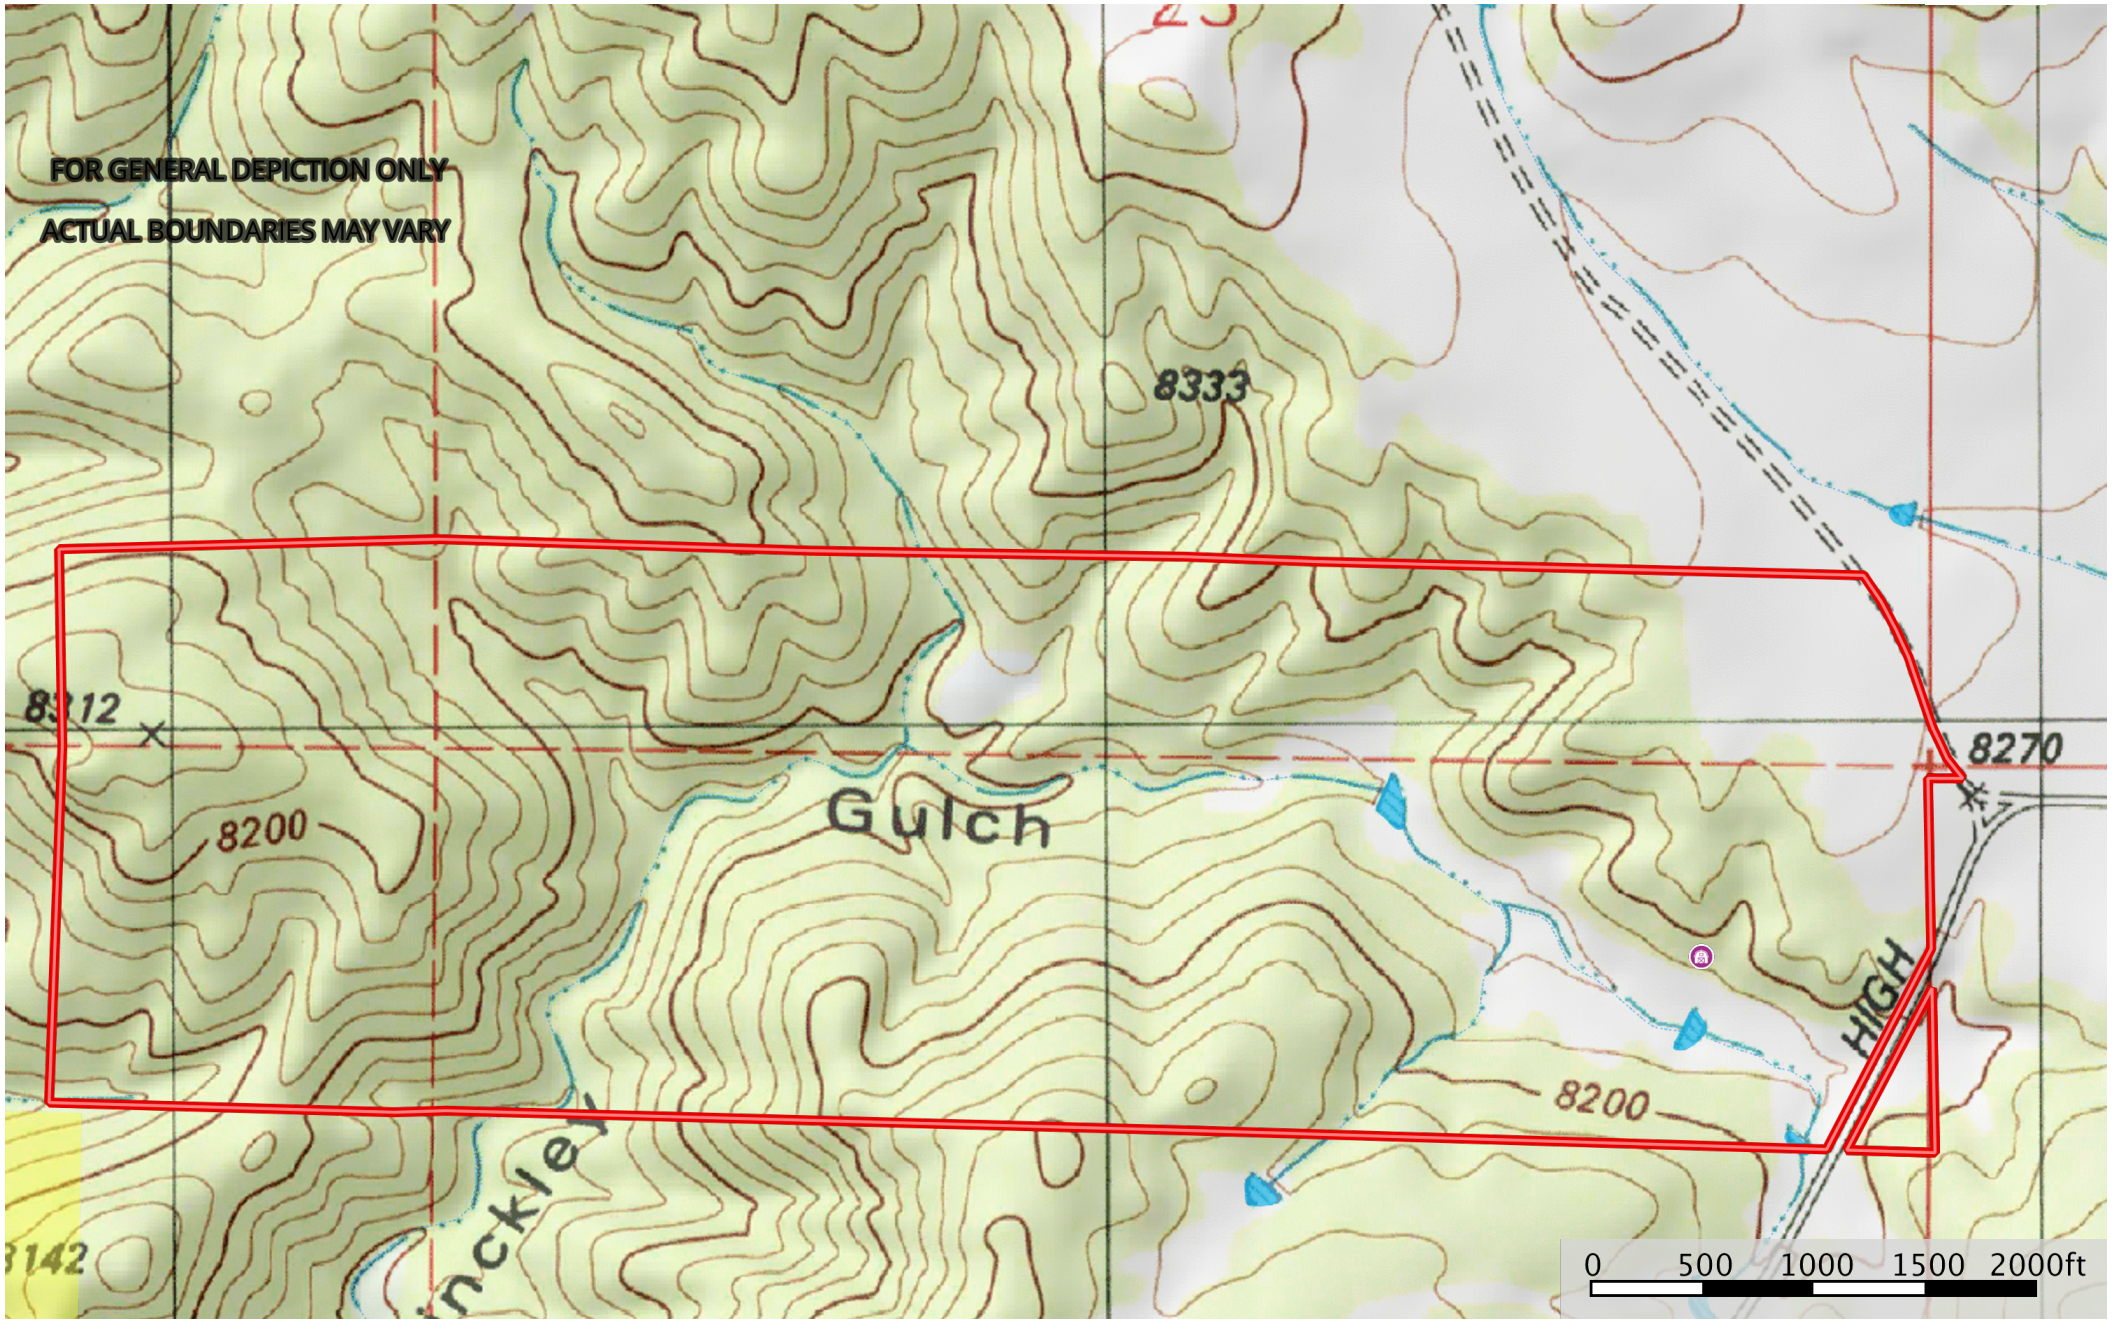

Binckley Gulch Hideout

Fremont County, Colorado, AC +/-

FOR GENERAL DEPICTION ONLY
ACTUAL BOUNDARIES MAY VARY

- Barn
- Boundary
- Forest Service
- State Land
- Fish and Wildlife
- National Park
- Other
- BLM
- Stream Intermittent
- River/Creek
- Water Body